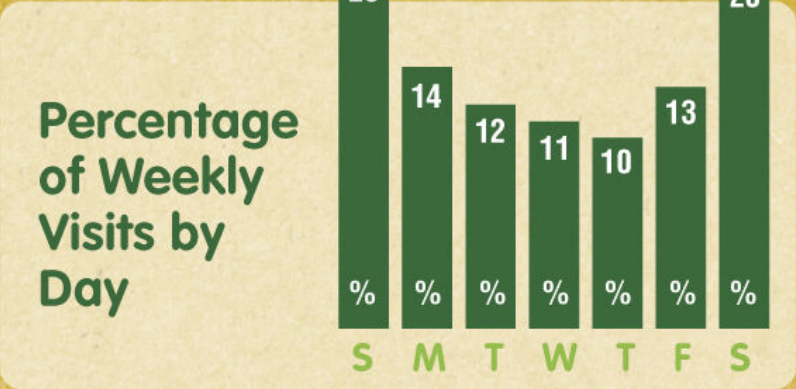

re \$2/40 Dashboard

Sobeys Vaughan Harvey
 (55 Vaughan Harvey Blvd, Moncton)
 (As of June 30th 2019)

Payment Type % (since July 1st, 2018)

Active Members
478

Average Cash-Out Amount
\$24.69

Average Visits per Cash-Out
9.6

Average Bags per Visit
2.7

After-Hours Visits

55%

Outside of Mon-Fri 8AM-5PM
 and Sat 8AM-1PM
 Includes Holidays