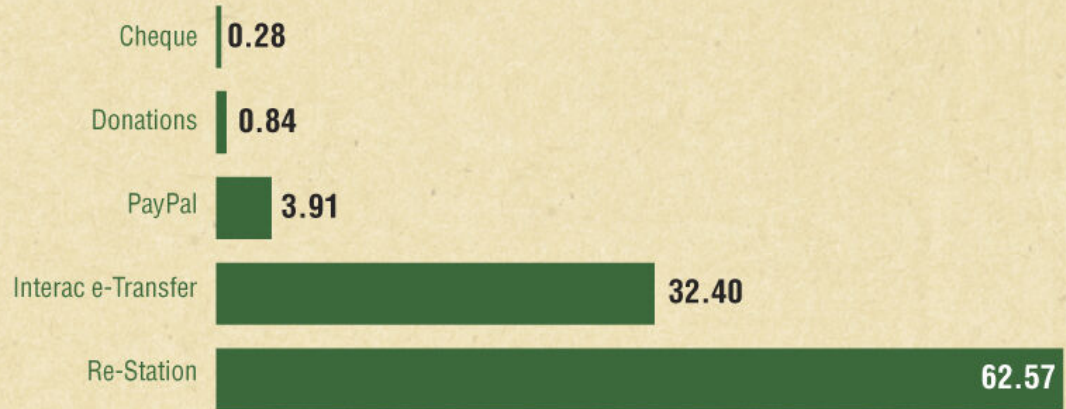

re \$2/40 Dashboard

Sobeys Vaughan Harvey
 (55 Vaughan Harvey Blvd, Moncton)
 (As of June 30th 2019)

Payment Type % (since July 1st, 2018)

Active Members
478

Average Cash-Out Amount
\$24.69

Average Visits per Cash-Out
9.6

Average Bags per Visit
2.7

After-Hours Visits

55%

Outside of Mon-Fri 8AM-5PM
 and Sat 8AM-1PM
 Includes Holidays