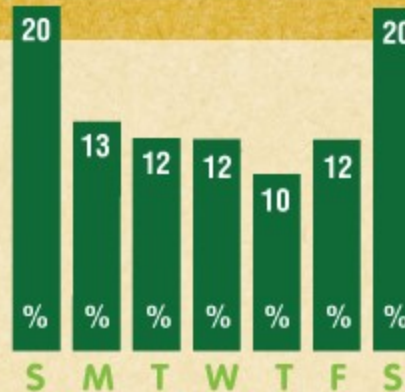

8.3

Average Bags per Visit

2.8

Payment Type %

Percentage of Weekly Visits by Day

After-Hours Visits

55%

Outside of Mon-Fri 8AM-5PM and Sat 8AM-1PM
Includes Holidays

Average Hourly Visits